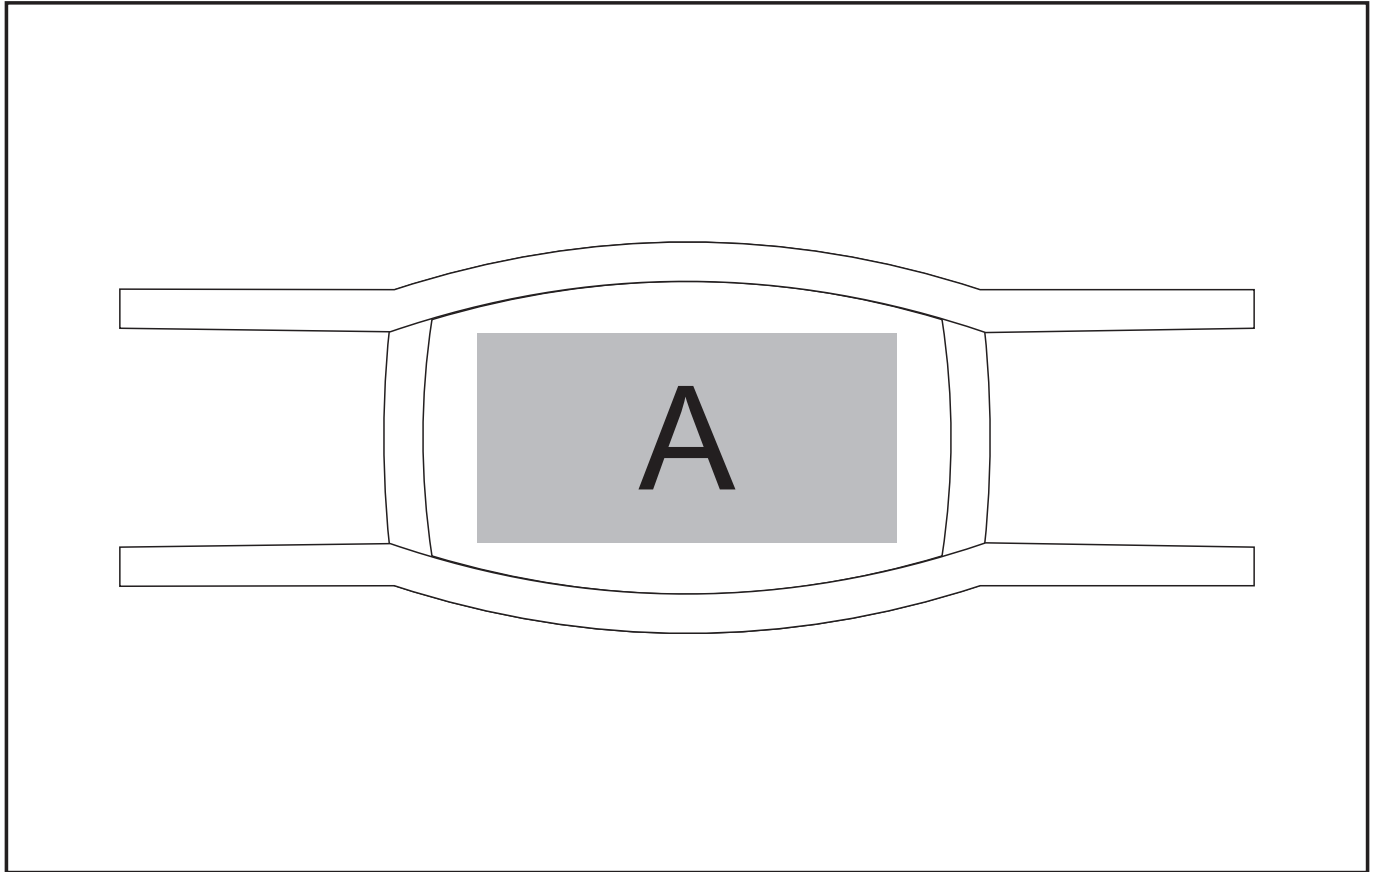

## Eva & Elm Sullivan Double layer Kids Mask

#### **Position A**

1. Digital Transfer (DTC) - Full Colour  
Size: 120mm wide x 60mm high
2. Screen Print (SA) - 1 Colour  
Size: 80mm wide x 40mm high